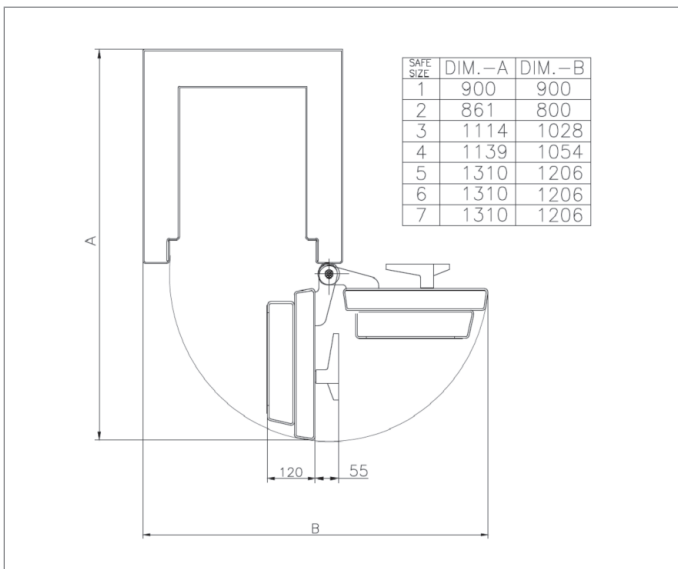

Harlech Lite S1 Dudley MK2 Safe
 CR3000/CR4000 Drawer Deposit Harlech Lite S1 & S2
 CR3000/CR4000 Hopper Deposit Dudley Home Safe Range
 Harlech Standard Safe Compact 5000 Safe

Europa Grade 0 MK3 Safe
 Europa Grade 1 MK3 Safe