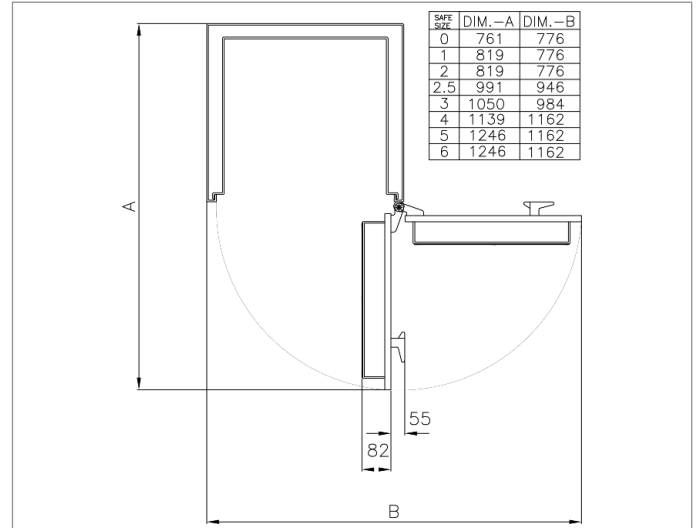

Harlech Lite S1 Dudley MK2 Safe
 CR3000/CR4000 Drawer Deposit Harlech Lite S1 & S2
 CR3000/CR4000 Hopper Deposit Dudley Home Safe Range
 Harlech Standard Safe Compact 5000 Safe

Europa Grade 0 MK3 Safe
 Europa Grade 1 MK3 Safe