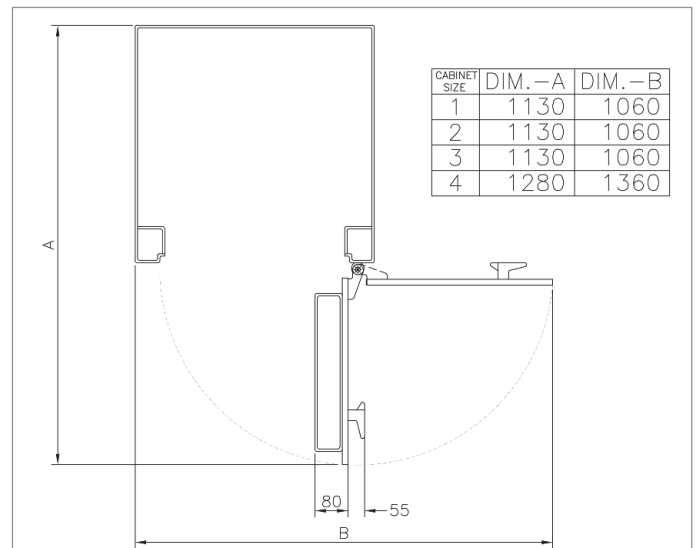

Security Cabinet Multi-Purpose Cabinets