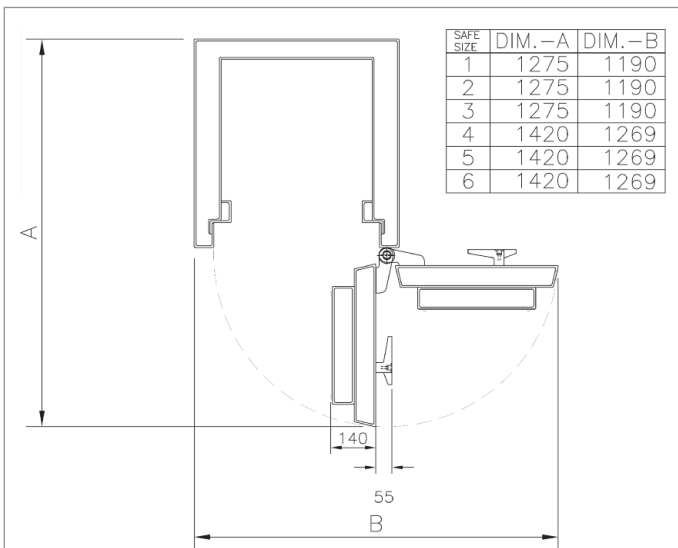

Europa Grade 4 Europa Grade 5